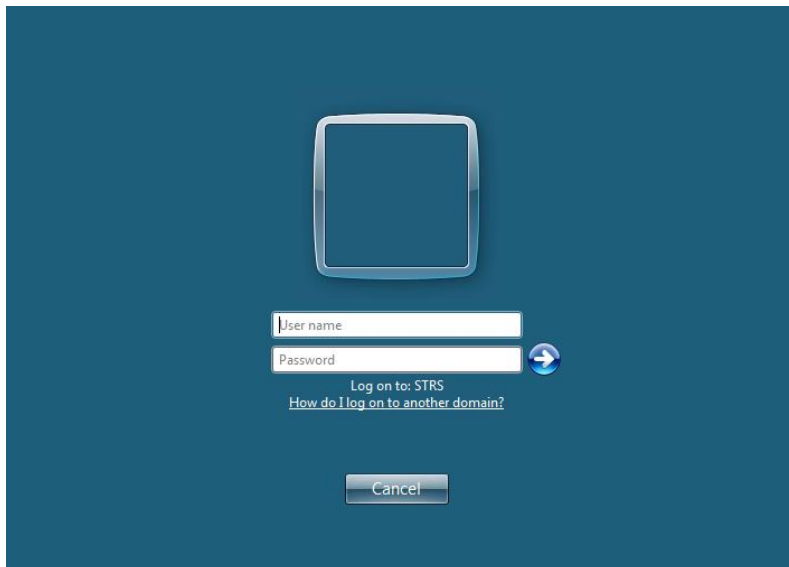

How to login to STRS from outside of school

1. Go to www.strs.org.uk

2. Click here, on Remote Access

You should see

. Click Run.

3. Login using your school network username and password.

4. Log off to close the session.

That's it! Use it exactly as if you were in school!