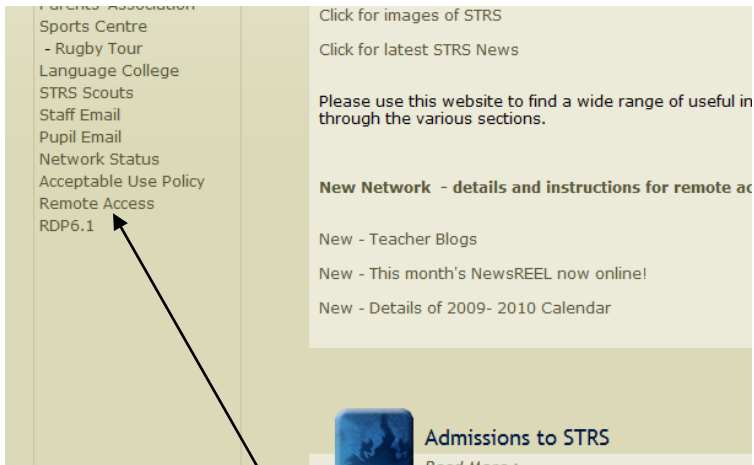

How to login to STRS from outside of school

1. Go to www.strs.org.uk

2. Click here, on Remote Access

You should see

. Click Run.

3. Login using your school network username and password.

4. Log off to close the session.

That's it! Use it exactly as if you were in school!