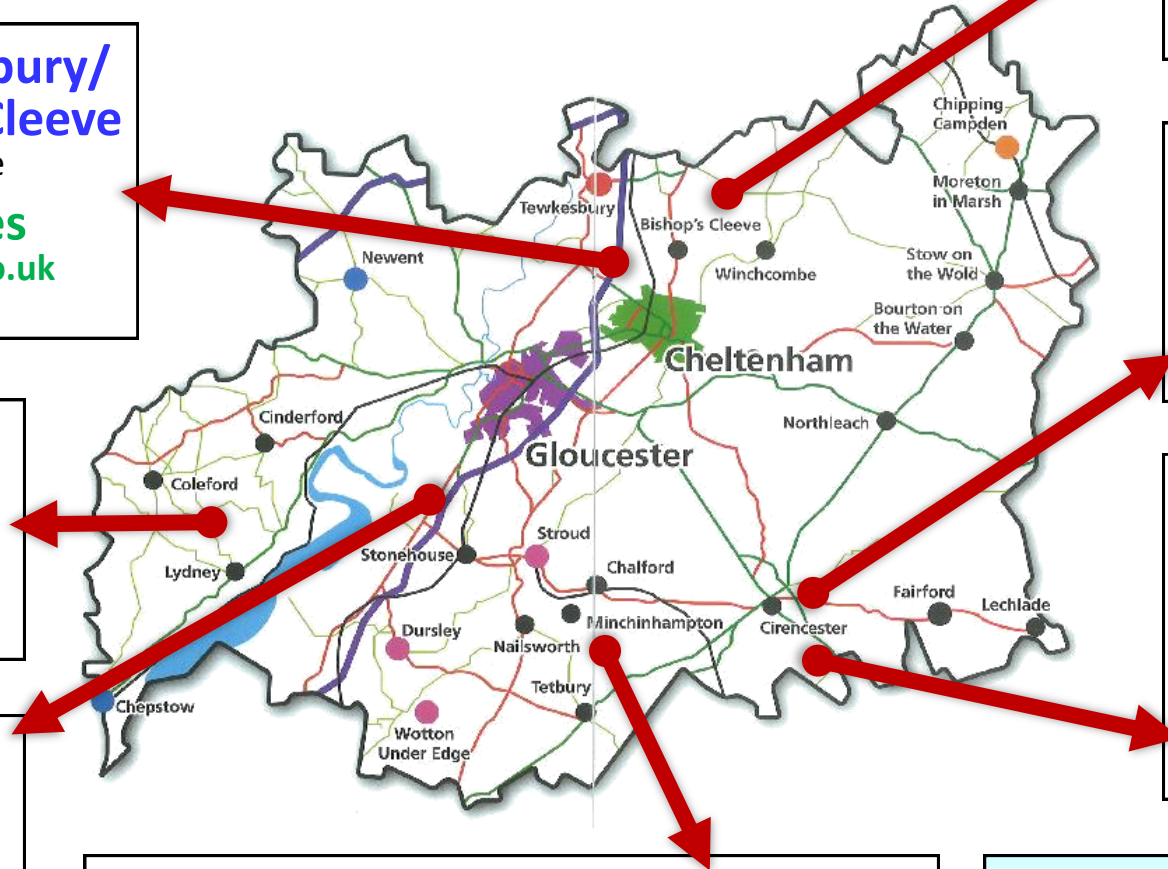

(Tel: 01594 810080)

Bristol/Whitminster/ Hardwicke

Route from Cribbs Causeway through Whitminster and Hardwicke

Denwell Coaches

info@denwell.co.uk

(Tel: 01452 863377)

Stroud/Painswick/Minchinhampton

Route via Cross Hands Roundabout.

Minibus Direct

(Tel: 0845 226 8095) www.mini-bus-direct.com

**Bishop's Cleeve,
Alstone, Teddington,
Gotherington,
Woodmancote,**

**STRS-HSFGschoolbus
@hotmail.co.uk**

Swindon/Cirencester

Swindon, via Cirencester

Denwell Coaches

info@denwell.co.uk

(Tel: 01452 863377)

Cirencester/ Somerford Keynes/ South Cerney/

Minibus Direct

(Tel: 0845 226 8095)

www.mini-bus-direct.com

Service Buses

There are also reliable and very regular service buses within a few minutes' walk of the school. Further information and timetables can be found at:

[www.gloucestershire.gov.uk/
bustimetables](http://www.gloucestershire.gov.uk/bustimetables).